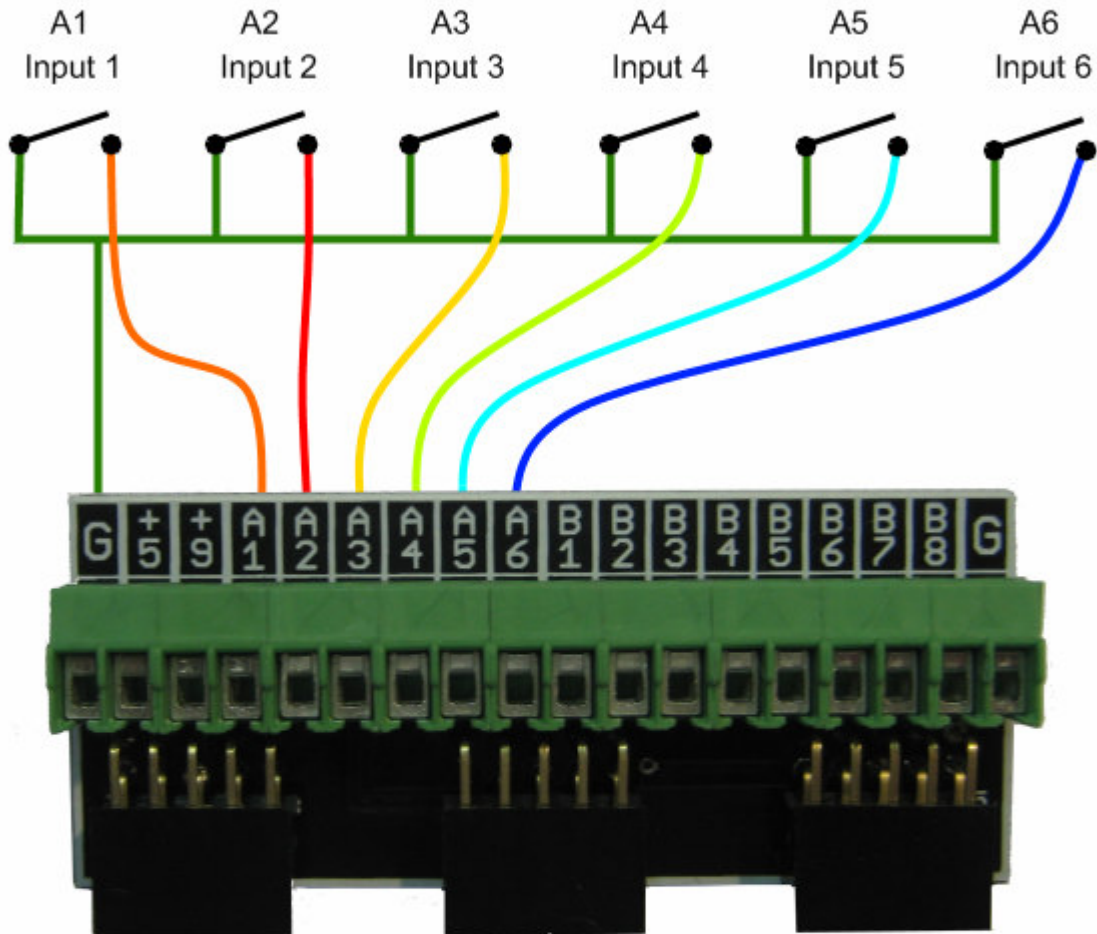

Connect Switches between Ground (G) and A1 thru A6 for Inputs 1 thru 6.

Light-O-Rama MP3-Connector