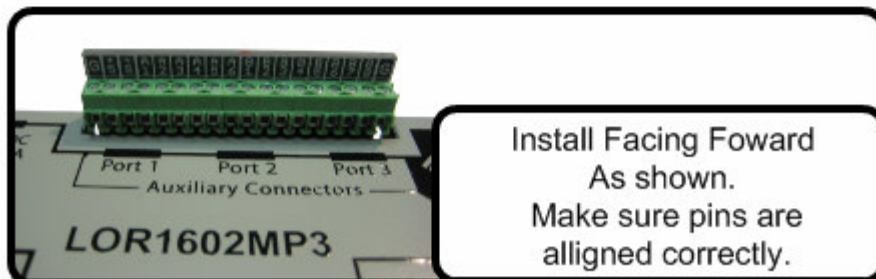

Connect Switches between Ground (G) and A1 thru A6 for Inputs 1 thru 6.

Light-O-Rama MP3-Connector